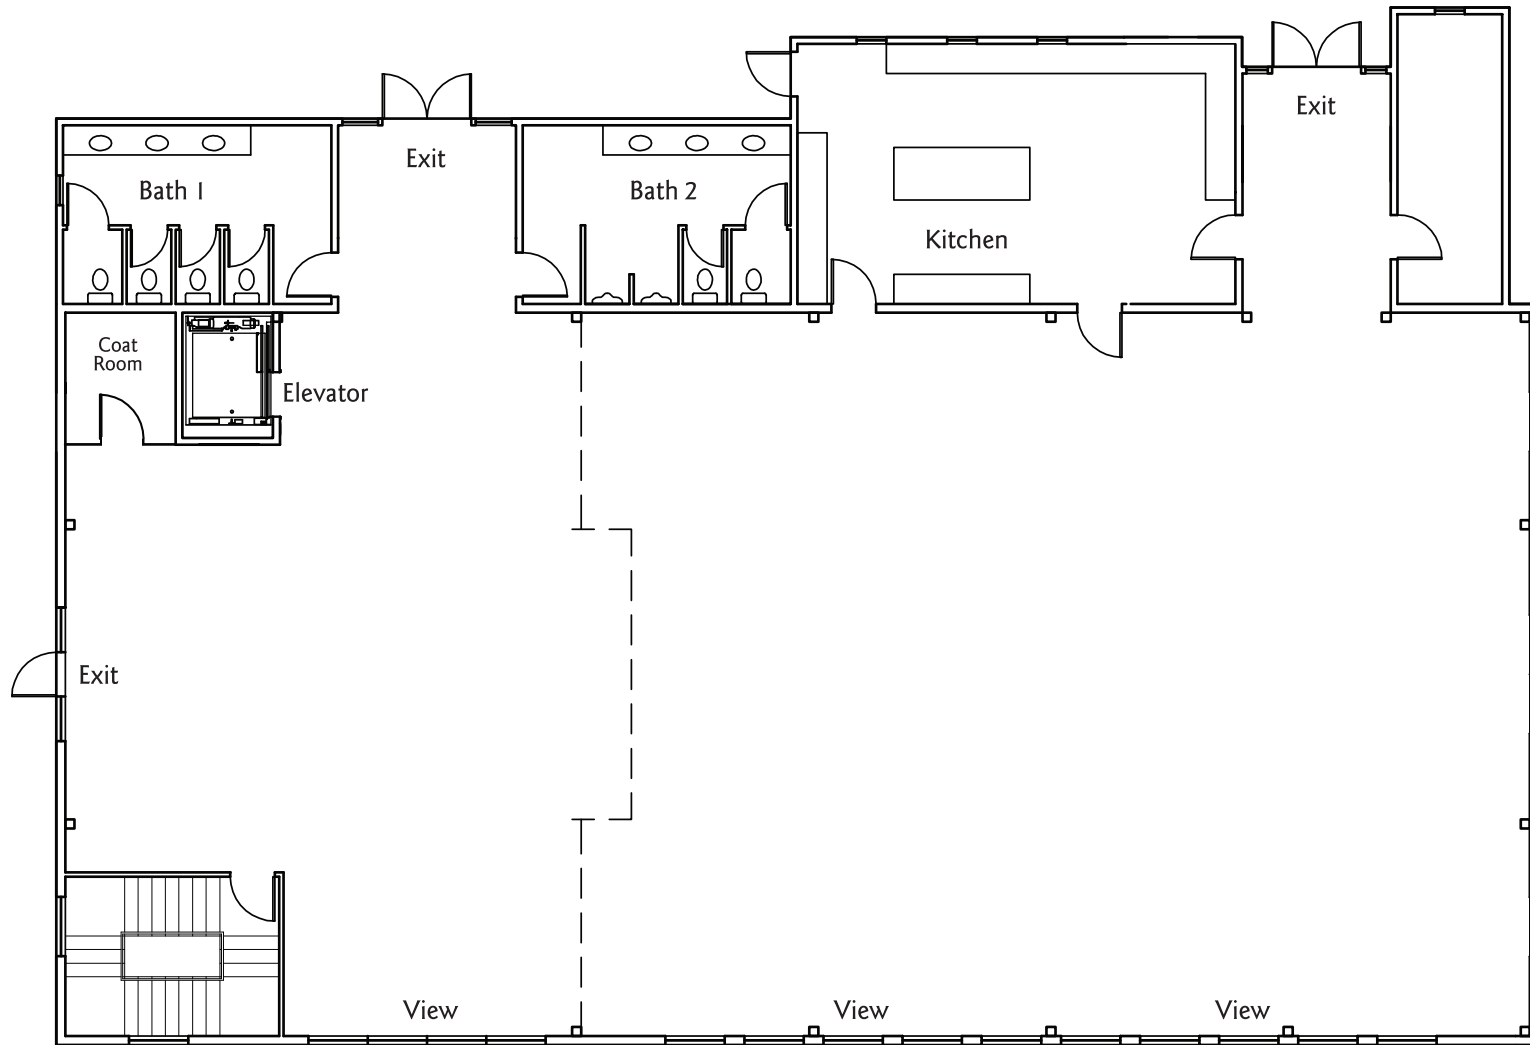

Event Barn Floor Plan
Main Level 4,650 sq. ft.

THE
MOUNTAIN TOP
INN & RESORT 

 Any season. **Any reason.**

www.mountaintopinn.com

www.mountaintopinnweddings.com